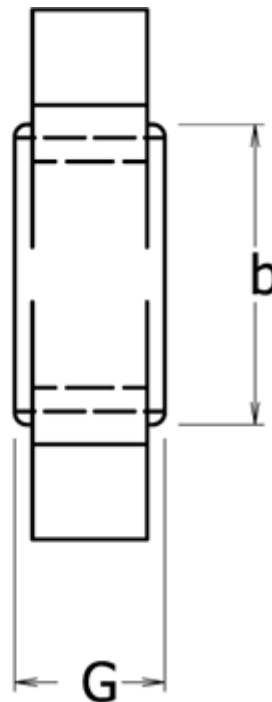

Article number: 3303280N

Description: Black Element HRC-N 280

Measures

$b = 119$

$G = 74.5$